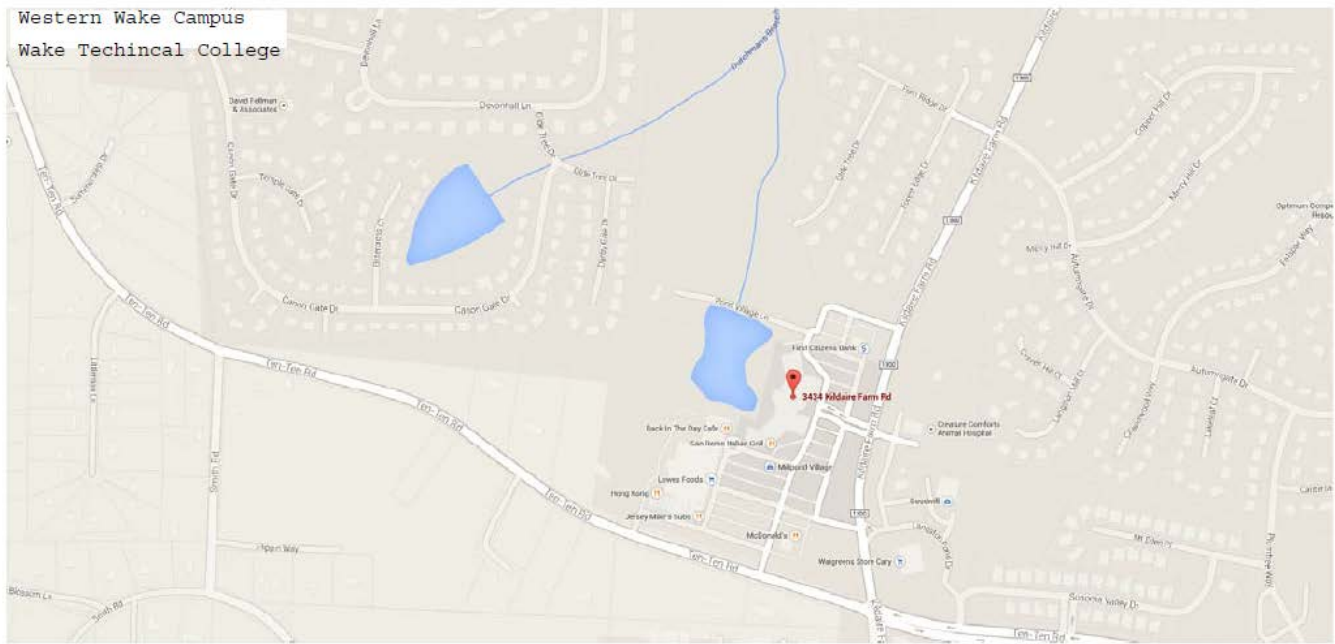

WIDE VIEW
MAP

CLOSE UP
MAP

Campus is located on the corner of Kildaire Farm Road and Ten-Ten Road in Cary.

From US Hwy 1 you can take either:

Exit 96 for Ten Ten Road (Campus is two miles east of the exit), or

Exit 98A for Tryon Road, then make a right onto Kildaire Farm Road (Campus is three miles south).

**Enter through main doors directly under the numbers "3434" on the building.
Take stairs or elevator to second floor.**