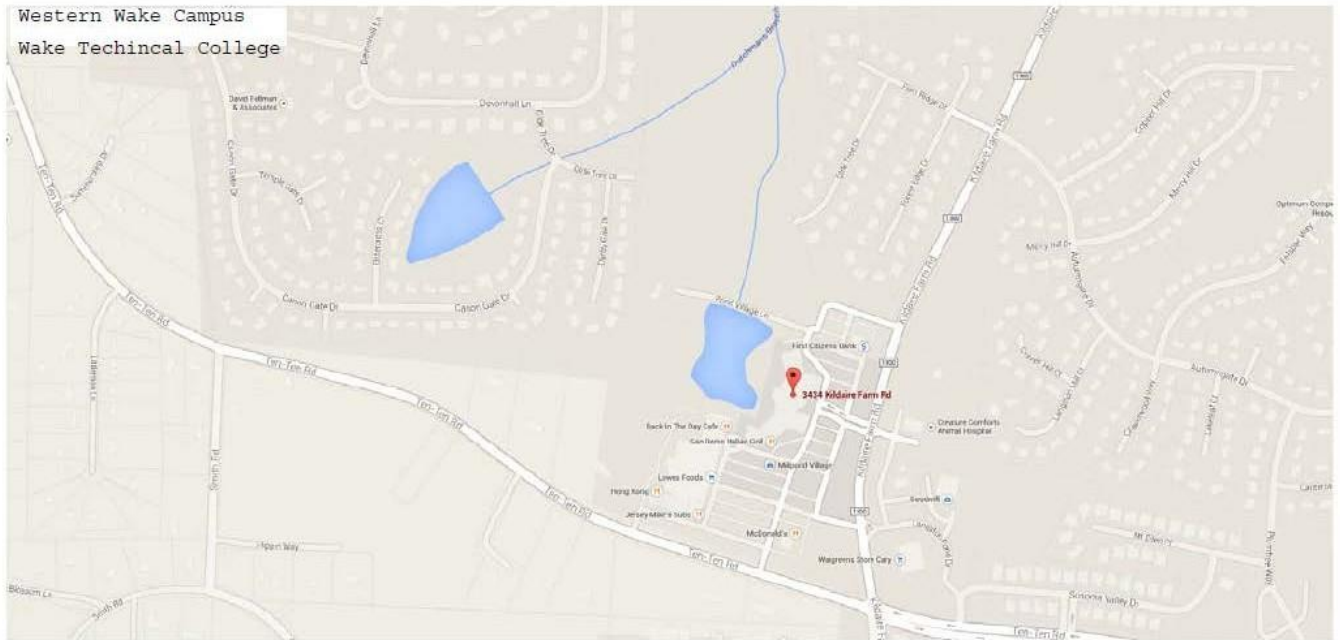

LOCATION (FRIDAY):

NC Elite Career Services Center LLC, 132 Quade Drive, Cary, NC 27513

LOCATION (SATURDAY):

Wake Technical College, Western Wake Campus, 3434 Kildare Farm Rd, Cary, NC 27518

Campus is located on the corner of Kildaire Farm Road and Ten-Ten

Road in Cary. From US Hwy 1 you can take either:

Exit 96 for Ten Ten Road (Campus is two miles east of the exit), or

Exit 98A for Tryon Road, then make a right onto Kildaire Farm Road (Campus is three miles south).

Enter through main doors directly under the numbers "3434" on the building.

Take stairs or elevator to second floor.