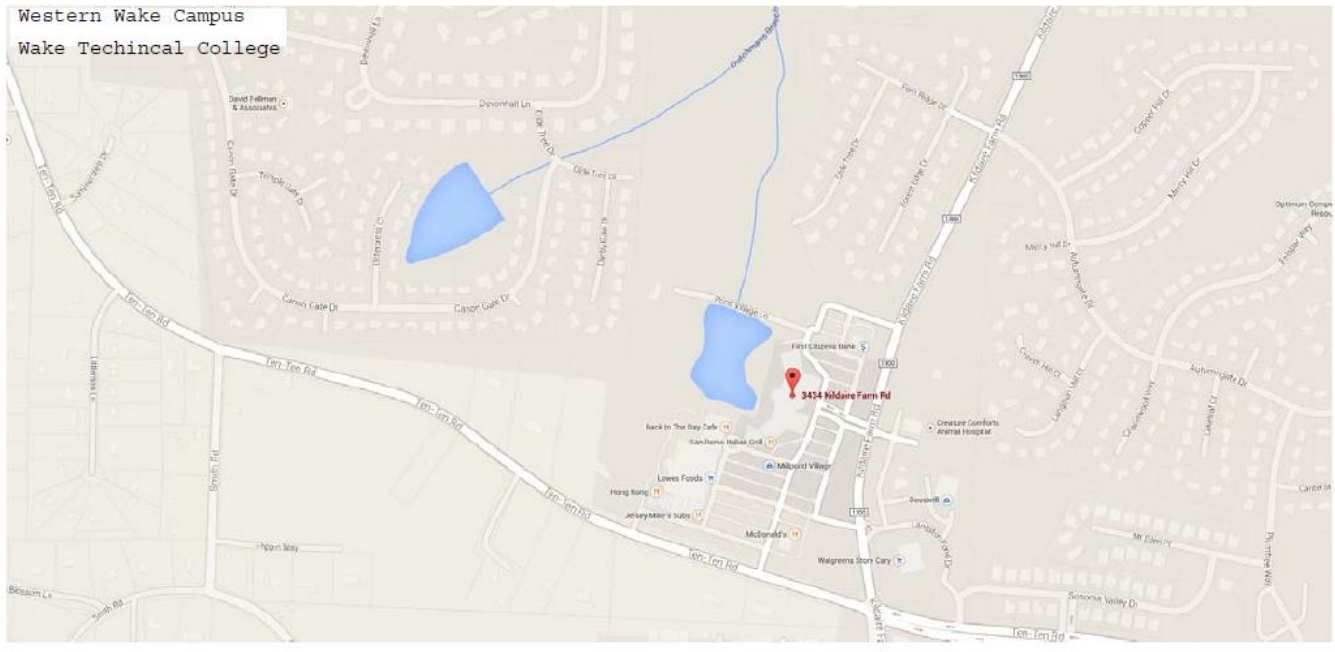

### LOCATION FOR PART D ONLY(FRIDAY):

NC Elite Career Services Center LLC, 132 Quade Drive, Cary, NC 27513

### LOCATION FOR PARTS A & C (FRIDAY):

Wake Technical College, Western Wake Campus, 3434 Kildaire Farm Rd, Cary, NC 27518

### LOCATION FOR PART B (SATURDAY):

Wake Technical College, Western Wake Campus, 3434 Kildaire Farm Rd, Cary, NC 27518

WIDE VIEW

MAP

CLOSE UP

MAP

**Campus is located on the corner of Kildaire Farm Road and Ten-Ten Road in Cary.**

**From US Hwy 1 you can take either:**

**Exit 96 for Ten Ten Road (Campus is two miles east of the exit), or**

**Exit 98A for Tryon Road, then make a right onto Kildaire Farm Road (Campus is three miles south).**